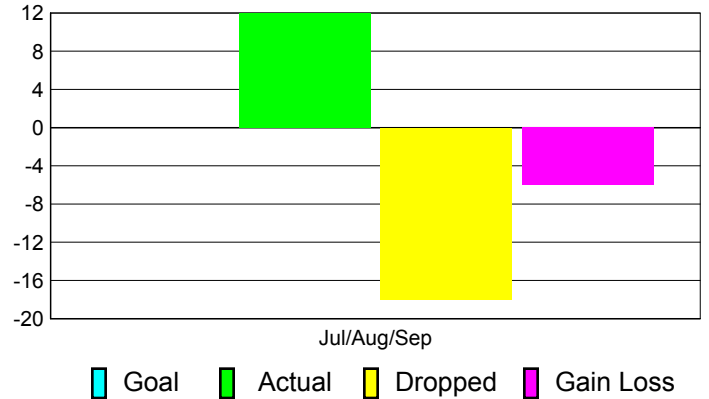

Membership Results 2011-2012

Goal, New, Dropped, Gain/Loss