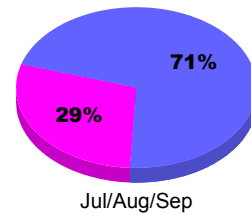

Membership Results
2011-2012

Membership
2010-2011

Month	Net Memb Goal	Actual New Memb	Actual Dropped Memb	Gain/Loss of Memb	Gain/Loss of Memb
Jul/Aug/Sep		12	-18	-6	-16
Totals		12	-18	-6	-16

Membership Results 2011-2012

Goal, New, Dropped, Gain/Loss

Comparison of Membership Gain/Loss

Current Year Compared to the Previous Year

Gender Comparison 2011-2012

Male Female